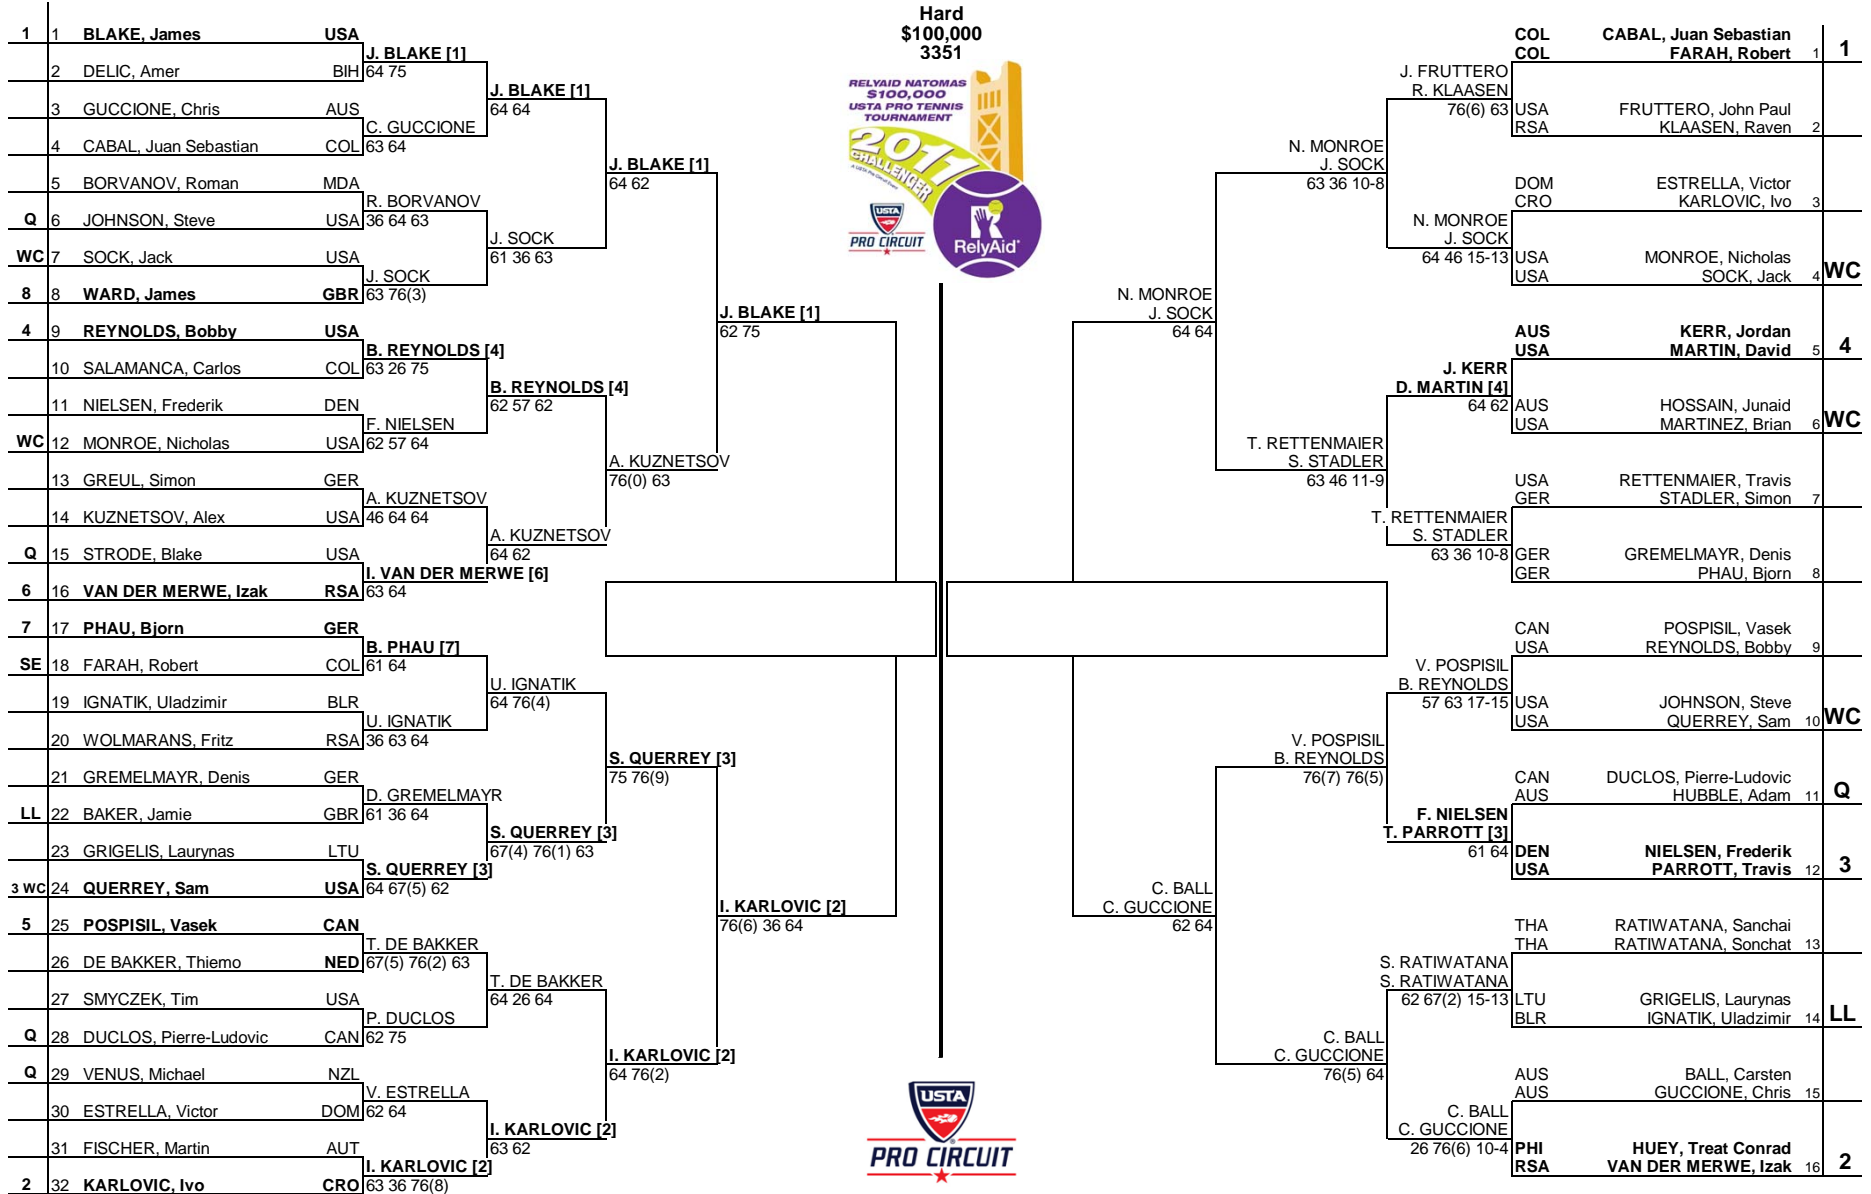

MAIN DRAW SINGLES

RelyAid Natomas Racquet Club Challenger
 Sacramento, CA, USA
 1-9 October 2011

MAIN DRAW DOUBLES

Hard
 \$100,000
 3351

ATP, Inc. © Copyright 2001

Seeded Players	Rank	Prize Money	Pts.	Lucky Losers
1 BLAKE, James	74	Winner \$14,400	100	Baker, Jamie -Gonzalez, Fernando
2 KARLOVIC, Ivo	77	Finalist \$8,480	60	
3 QUERREY, Sam	119	Semi-Finalist \$5,020	35	
4 REYNOLDS, Bobby	120	Quarter-Finalist \$2,920	18	Retirements/W.O.
5 POSPISIL, Vasek	125	2nd Round \$1,720	8	
6 VAN DER MERWE, Izak	134	1st Round \$1,040	0	
7 PHAU, Bjorn	148	Last Direct Acceptance		
8 WARD, James	155	Alex Kuznetsov 243		

Follow Live Scoring on www.ATPWorldTour.com

Seeded Players	Rank	Prize Money (Per Team)	Pts.	Alternates/Lucky Losers
1 J. Cabal / R. Farah	93	Winner \$6,200	100	Grigelis / Ignatik
2 T. Huey / I. Van der Merwe	165	Finalist \$3,600	60	
3 F. Nielsen / T. Parrott	192	Semi-Finalist \$2,160	35	
4 J. Kerr / D. Martin	206	Quarter-Finalist \$1,280	18	Retirements/W.O.
		First Round \$720	0	James Ward - Wrist
		Last Direct Acceptance		
		Gremelmayr / Phau 320		
Michael Loo				
Challenger Supervisor				